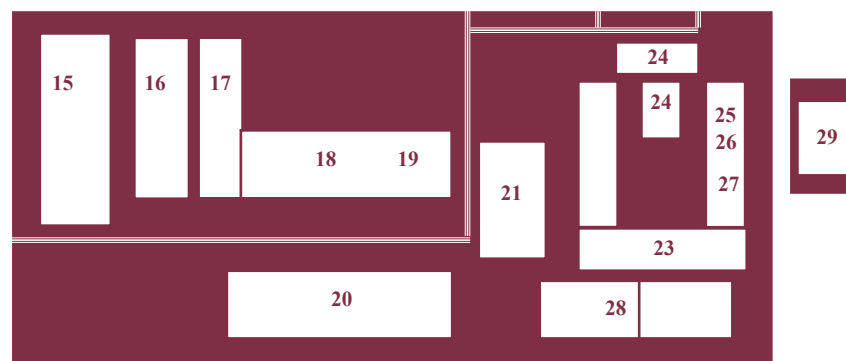

Flour Bluff Drive

For more information
contact the
Public Information Office
(361) 694-9713 or email
ksneed@flourbluffschoos.net