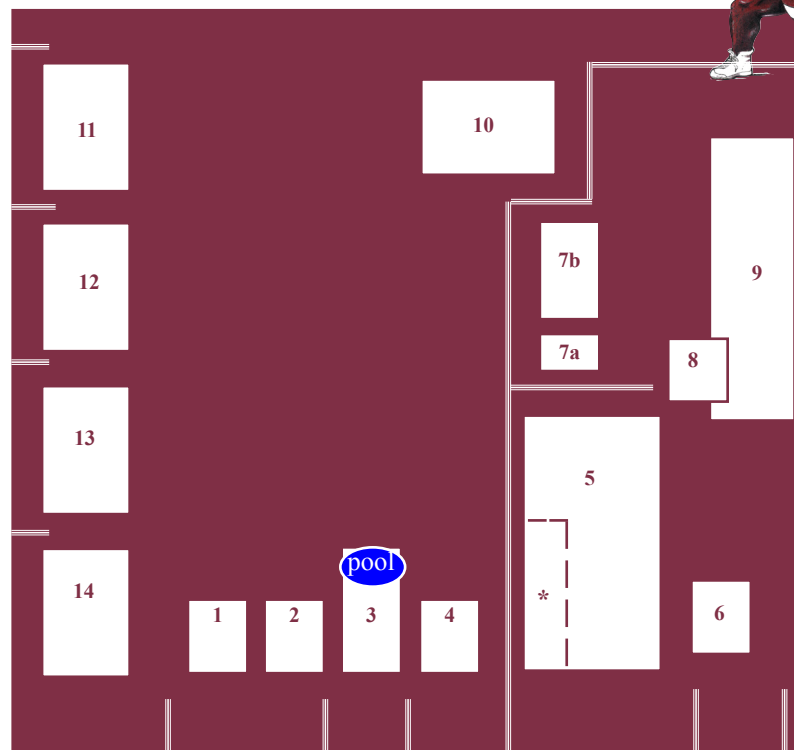

Laguna Shores Road

LEGEND

- 1 - Special Education Offices
- 2 - Administration
- 3 - Wranosky Gym/Swimming Pool
- 4 - Central Kitchen
- 5 - High School (* Cafetorium)
- 6 - Janet F. Harte Public Library
- 7a - NJROTC Facility
- 7b - NJROTC Pavillion
- 8 - Baseball/Softball/Soccer Fieldhouse
- 9 - Baseball/Softball Fields
- 10 - Auditorium
- 11 - Junior High
- 12 - Intermediate
- 13 - Primary
- 14 - Elementary
- 15 - Early Childhood Center
- 16 - Tennis Courts
- 17 - Central Receiving
- 18 - Maintenance
- 19 - Transportation

Hustlin' Hornet Dr.

Glenoak Dr.

Waldron Road

- 20 - Hornet Stadium
- 21 - Varsity Gym
- 23- Athletic Facilities
- 24 - University Preparatory HS Program
- 25 - Hornet Spirit Shop
- 26 - Public Information Office
- 27 - Print Shop
- 28 - Football Field House/Indoor Field/
Athletic Offices
- 29 - Student Development & Guidance
Discipline Center