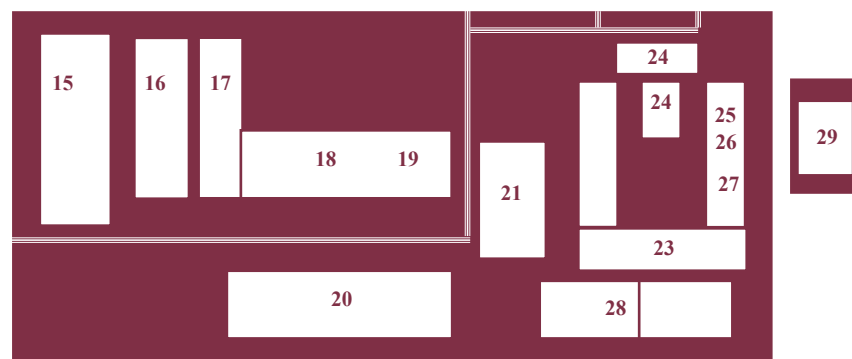

Flour Bluff Drive

For more information
contact the
Public Information Office
(361) 694-9713 or email
ksneed@flourbluffschoos.net