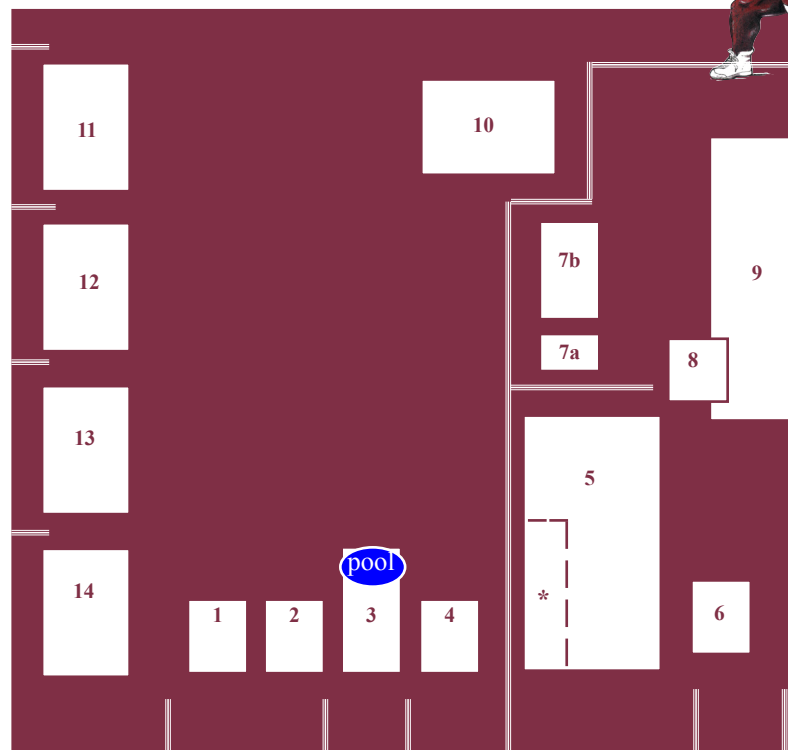

Glenoak Dr.

Waldron Road

- 20 - Hornet Stadium
- 21 - Varsity Gym
- 23- Athletic Facilities
- 24 - University Preparatory HS Program
- 25 - Hornet Spirit Shop
- 26 - Public Information Office
- 27 - Print Shop
- 28 - Football Field House/Indoor Field/
  Athletic Offices
- 29 - Student Development & Guidance
  Discipline Center

Purdue